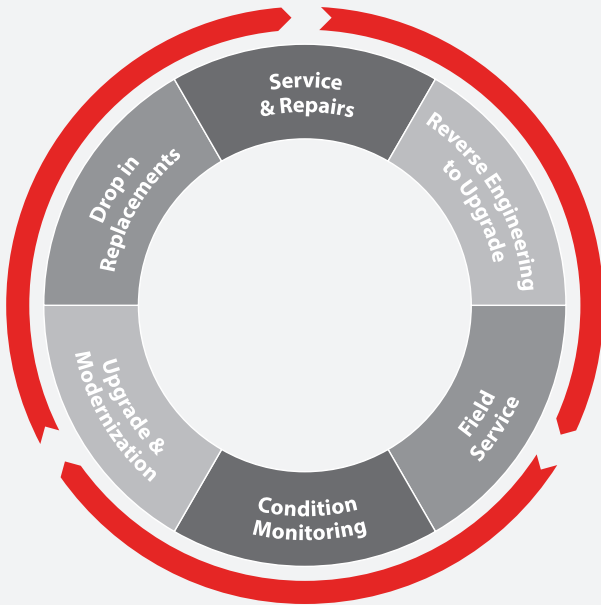

Geared for service

From the moment you engage with David Brown Santasalo, our dedicated team of experts is there for the lifetime of your gearbox. We pride ourselves on developing close relationships with our customers to the point that we understand the pressure on equipment and personnel.

Our team is there to ensure maximum productivity and efficiency and will respond rapidly with whatever you need, whether it's a technical proposal, or onsite repair and maintenance. Together we will create the best asset management strategy to help you maximize product availability and reliability, whilst minimizing total cost of ownership.

With dedicated teams based around the world, we can offer vital support for any gearbox on a global 24/7 basis.

Europe

Finland: finland@dbsantasalo.com
France: france@dbsantasalo.com
Germany: germany@dbsantasalo.com
Sweden: sweden@dbsantasalo.com
UK: uk@dbsantasalo.com

Americas

Brazil: brasil@dbsantasalo.com
Canada: canada@dbsantasalo.com
Chile: chile@dbsantasalo.com
Peru: peru@dbsantasalo.com
USA: usa@dbsantasalo.com

Asia Pacific

Australia: australia@dbsantasalo.com
China: suzhou@dbsantasalo.com
India: india@dbsantasalo.com
Indonesia: indonesia@dbsantasalo.com
Philippines: philippines@dbsantasalo.com

Middle East

Dubai: dubai@dbsantasalo.com

Africa

South Africa: salessa@dbsantasalo.com
www.dbsantasalo.com