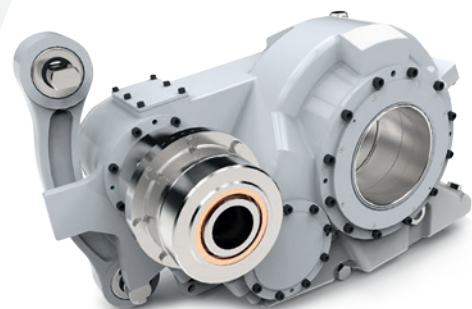

Axle mounted gearboxes below 160km/h

Double reduction helical gearbox axle mounted

- Maximum speed: 100KPH
- Maximum axle load: 16t
- Double reduction: 6.8:1
- Input traction torque: 1400Nm
- Flexible input coupling

Single reduction helical gearbox axle mounted

- Maximum speed: 130KPH
- Maximum axle load: 16t
- Single reduction: 5.4:1
- Input traction torque: 1640Nm
- Flexible input coupling
- Integrated speed sensing

Single reduction helical gearbox axle mounted

- Maximum speed: 132KPH
- Maximum axle load: 19.8t
- Single reduction: 7.07:1
- Input traction torque: 2000Nm
- Integrated mounting for earth return unit
- Flexible input coupling

Double reduction helical gearbox axle mounted

- Maximum speed: 140KPH
- Maximum axle load: 16t
- Double reduction: 5.5:1
- Input traction torque: 2300Nm
- Flexible input and output couplings

Geared for service