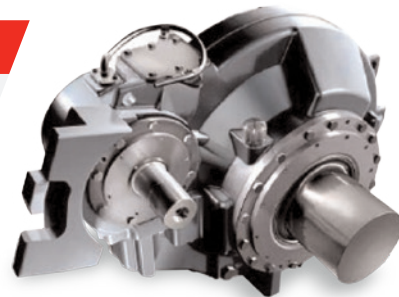

Axle mounted gearboxes below 160km/h

Double reduction helical gearbox axle mounted

- Maximum speed: 100KPH
- Maximum axle load: 16t
- Double reduction: 6.8:1
- Input traction torque: 1400Nm
- Flexible input coupling

Single reduction helical gearbox axle mounted

- Maximum speed: 130KPH
- Maximum axle load: 16t
- Single reduction: 5.4:1
- Input traction torque: 1640Nm
- Flexible input coupling
- Integrated speed sensing

Single reduction helical gearbox axle mounted

- Maximum speed: 132KPH
- Maximum axle load: 19.8t
- Single reduction: 7.07:1
- Input traction torque: 2000Nm
- Integrated mounting for earth return unit
- Flexible input coupling

Double reduction helical gearbox axle mounted

- Maximum speed: 140KPH
- Maximum axle load: 16t
- Double reduction: 5.5:1
- Input traction torque: 2300Nm
- Flexible input and output couplings

Geared for service