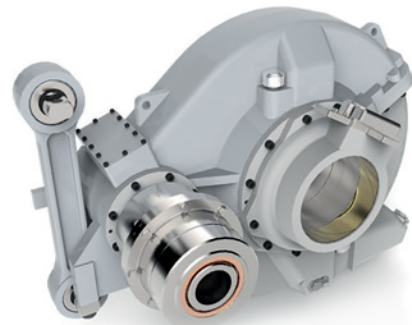

Axle mounted gearboxes below 160km/h

Double reduction helical gearbox axle mounted

- Maximum speed: 100KPH
- Maximum axle load: 16t
- Double reduction: 6.8:1
- Input traction torque: 1400Nm
- Flexible input coupling

Single reduction helical gearbox axle mounted

- Maximum speed: 130KPH
- Maximum axle load: 16t
- Single reduction: 5.4:1
- Input traction torque: 1640Nm
- Flexible input coupling
- Integrated speed sensing

Single reduction helical gearbox axle mounted

- Maximum speed: 132KPH
- Maximum axle load: 19.8t
- Single reduction: 7.07:1
- Input traction torque: 2000Nm
- Integrated mounting for earth return unit
- Flexible input coupling

Double reduction helical gearbox axle mounted

- Maximum speed: 140KPH
- Maximum axle load: 16t
- Double reduction: 5.5:1
- Input traction torque: 2300Nm
- Flexible input and output couplings

Geared for service