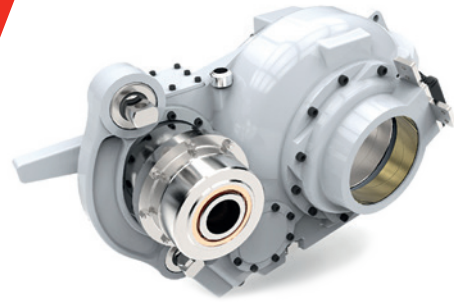

Axle mounted gearboxes below 160km/h

Double reduction helical gearbox axle mounted

- Maximum speed: 100KPH
- Maximum axle load: 16t
- Double reduction: 6.8:1
- Input traction torque: 1400Nm
- Flexible input coupling

Single reduction helical gearbox axle mounted

- Maximum speed: 130KPH
- Maximum axle load: 16t
- Single reduction: 5.4:1
- Input traction torque: 1640Nm
- Flexible input coupling
- Integrated speed sensing

Single reduction helical gearbox axle mounted

- Maximum speed: 132KPH
- Maximum axle load: 19.8t
- Single reduction: 7.07:1
- Input traction torque: 2000Nm
- Integrated mounting for earth return unit
- Flexible input coupling

Double reduction helical gearbox axle mounted

- Maximum speed: 140KPH
- Maximum axle load: 16t
- Double reduction: 5.5:1
- Input traction torque: 2300Nm
- Flexible input and output couplings

Geared for service